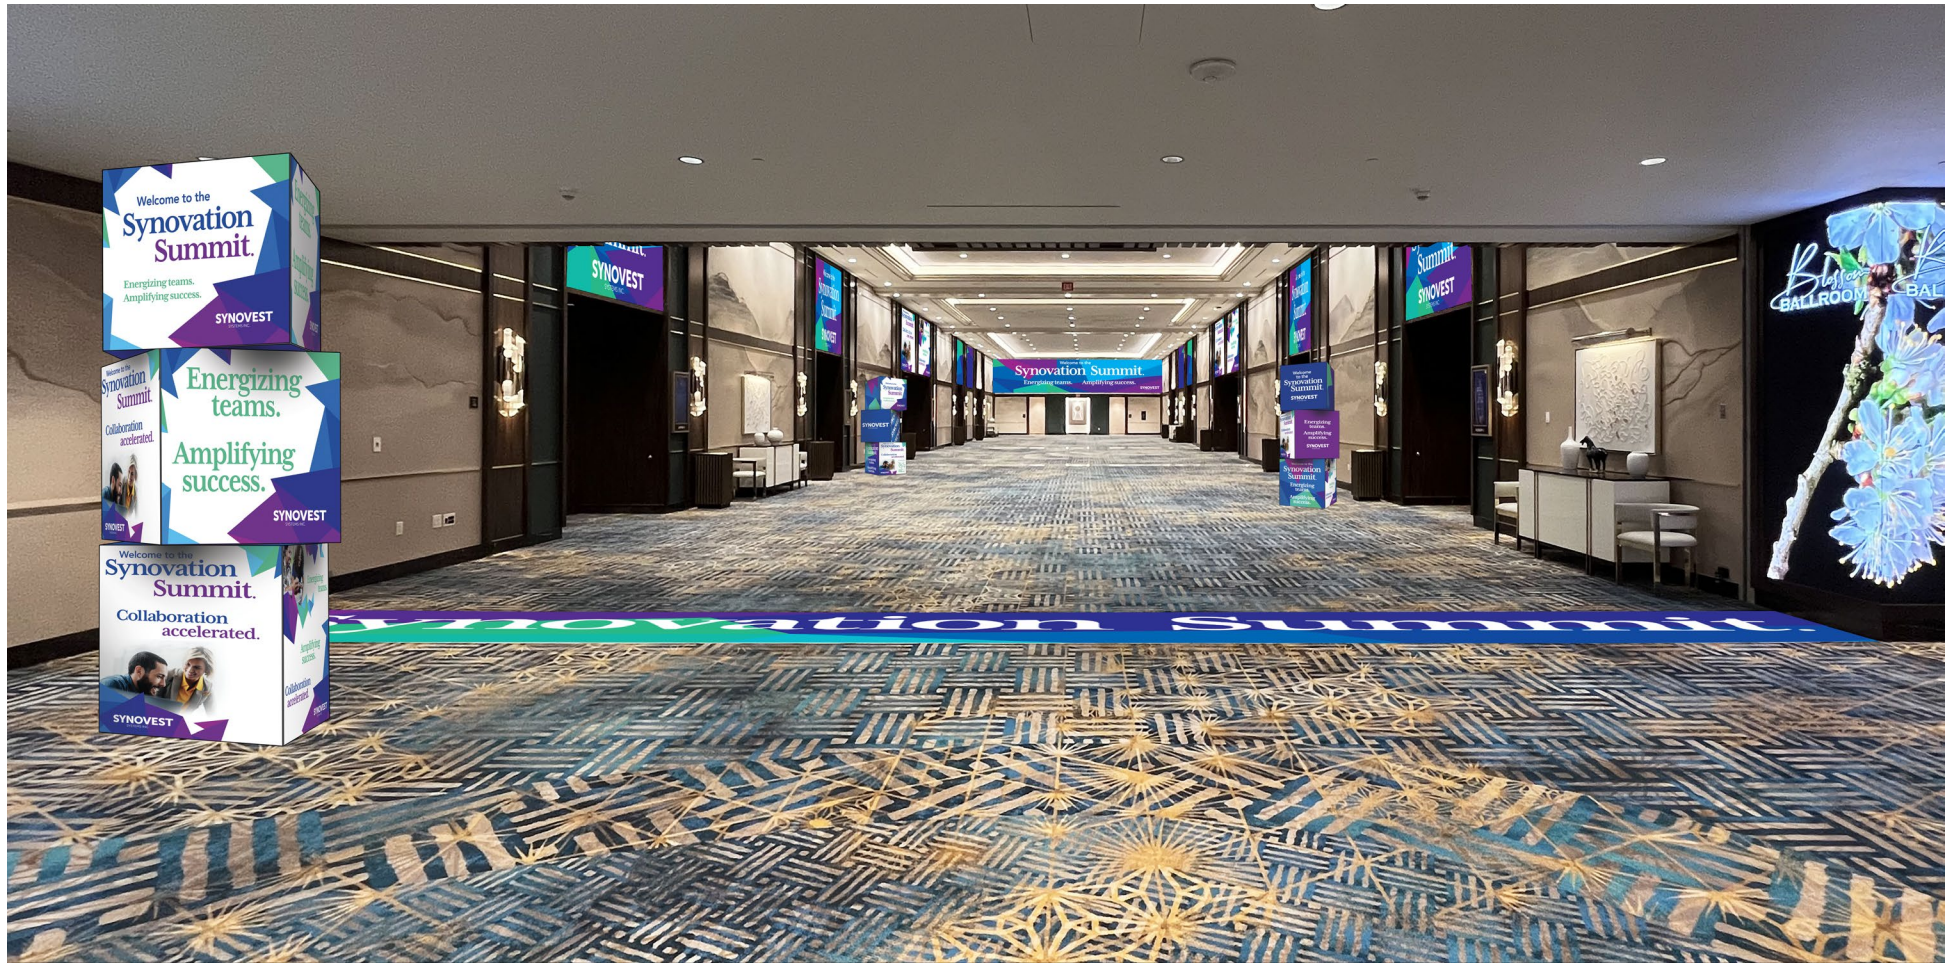

Custom Signs and Graphics

- **Wall Graphics:** Maximize your message and wall space with adhesive graphics. Brand your space throughout the venue.
- **Floor Graphics:** Make the space easy to navigate for your attendees and catch the attention of people looking down at their phones as they walk.
- **Stacked Cube Signage:** Showcase powerful high-quality graphics displayed with a cube stack to make the most of two-way traffic.