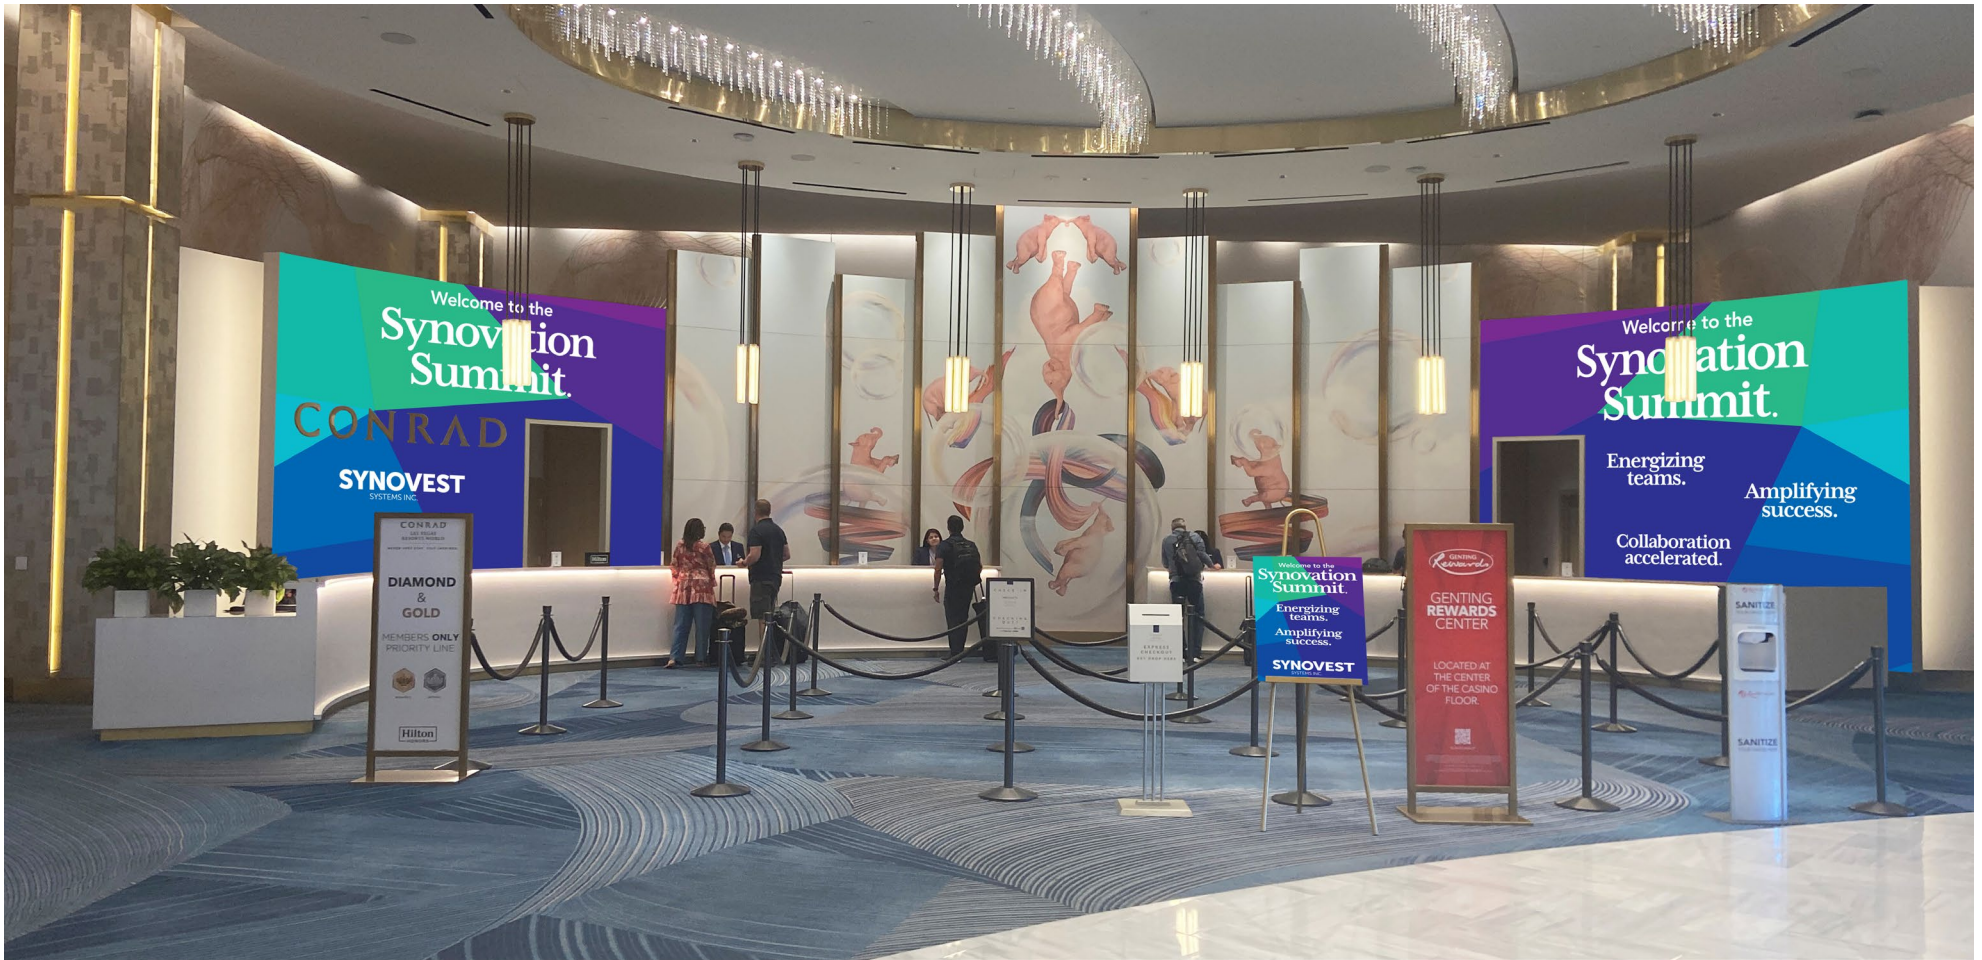

Custom Signs and Graphics

- **Wall Graphics:** Maximize your message and wall space with adhesive graphics. Brand your space throughout the venue.
- **Easel Signs:** Easel signs are a great way to get important messages or directions noticed by your events' attendees.