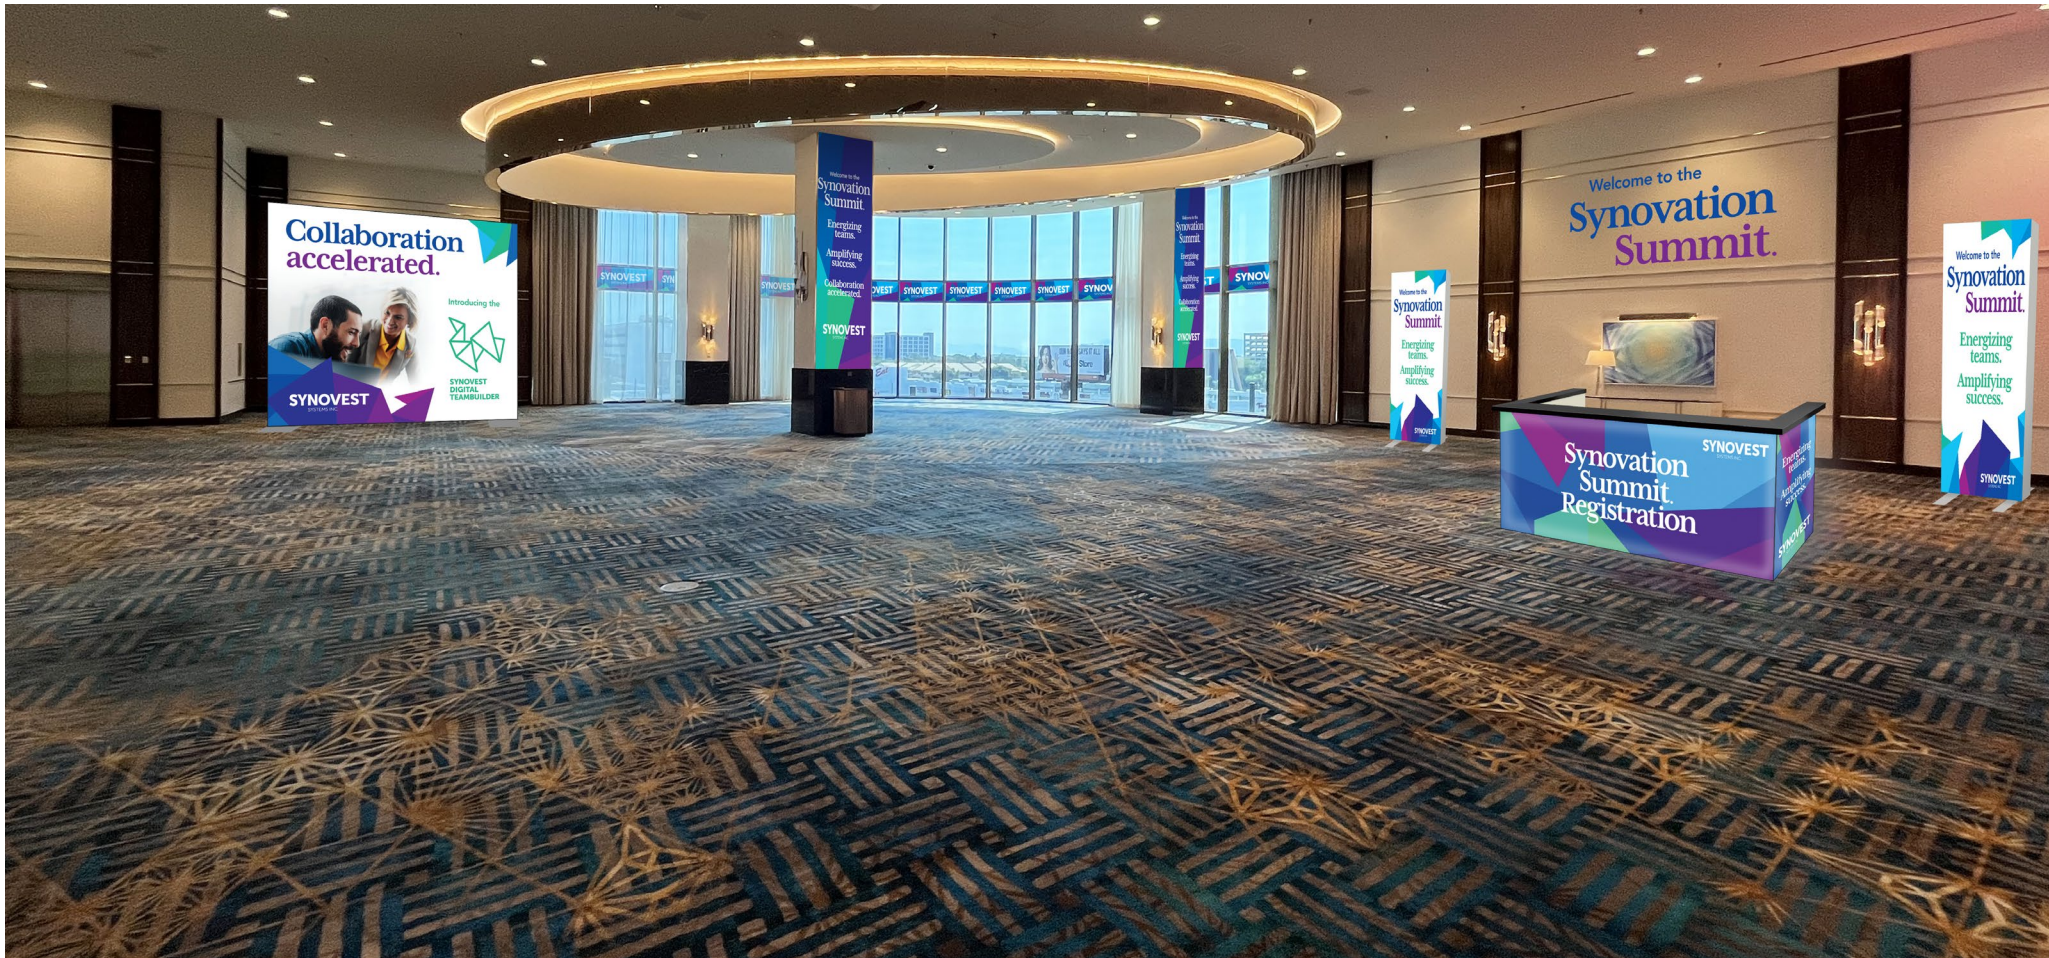

Custom Signs and Graphics

- **Wall Graphics:** Maximize your message and wall space with adhesive graphics. Brand your space throughout the venue.
- **Indoor Window Graphics:** Keep your theme or event message top of mind with full color window graphics.
- **Custom Wall Lightbox:** Showcase powerful high-quality graphics to make the most of traffic.
- **Standing Signage:** Showcase powerful high-quality graphics displayed single or double sided to make the most of two-way traffic. Provide event agendas, wayfinding, and branding.