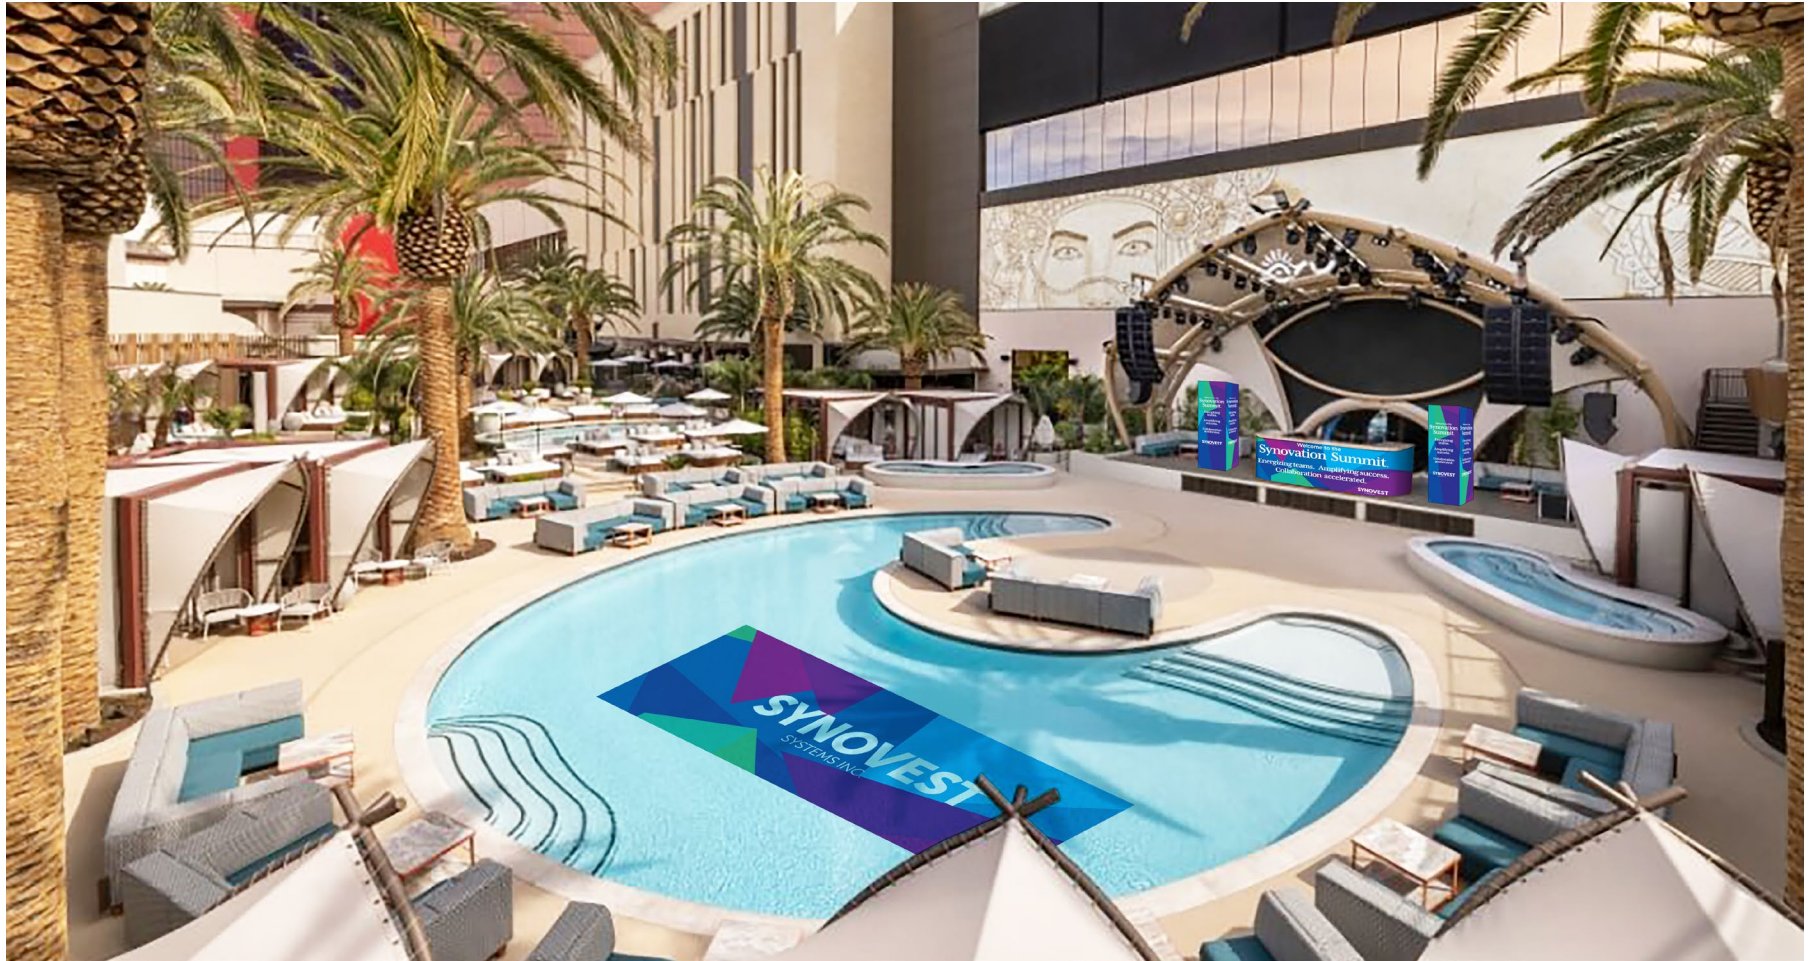

Custom Signs and Graphics

- **Pool Floor Graphics:** Catch the attention of people with pool floor graphics, pool does not need to be drained for installation.
- **Tower Signage:** Showcase powerful four-sided backlit graphics to showcase your message and attract attention.
- **Furniture Graphics:** Make a statement with your logo, message or branding on furniture such as registration desks, table tops and more.